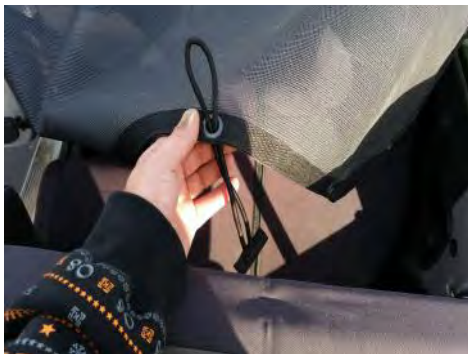

Part	Qty
Cloak Top	1
Long Cords	16
Short Cords	3

- Step 1:** If Equipped remove hard top or lower soft top. This Cloak top is designed to work and stay on with either the hard top or soft top installed.
- Step 2:** Lay Cloak top loosely on top of vehicle (Fig A). The end with only 3 grommet holes goes towards the front of the vehicle.
- Step 3:** Fasten the front center hole to the footman loop on the windshield frame using one of the short bungee cords. (Fig B) Then proceed to fasten the other two front ones (1 per side) also with small cords.

(Fig C)

(Fig D)

Step 5: Once the front and rear corners are all fastened proceed to fasten remaining points using the long cards. It is recommended to alternate from side to side when doing so.

Note: The handle on the cord is best placed when on the inside of the vehicle.

- A. Slide the cord through the grommet in the top. (Fig E)
- B. Pull the cord around the sport bar. (Fig F)
- C. Wrap the cord around the handle (Fig G)

(Fig E)

(Fig F)

(Fig G)

Installation Instructions
Part # J126523 (07-18 JK 4 Door)
Cloak Extended Mesh Top