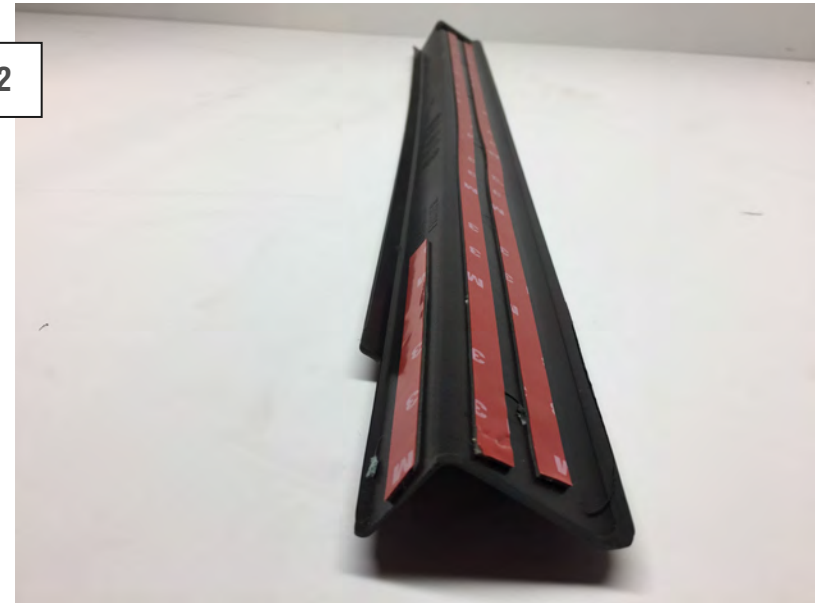

REDROCK^{4X4}

2007-2017 JK Wrangler

Diamond Pattern Door Entry Guards - Black

Contents:

- (1) - Left Front
- (1) - Right Front
- (1) - Left Rear
- (1) - Right Rear

2

Test fit the Entry Guards to familiarize yourself with how they fit. then remove the 3M tape backing.

1

Wash the Door Sills with soap and water. Allow the sills and surrounding areas time to dry. **Recommended: Wipe the sills down with isopropyl alcohol to ensure the cleanest surface possible.

3

Install the Entry Guards on to the vehicle. Apply firm even pressure to ensure proper adhesion.