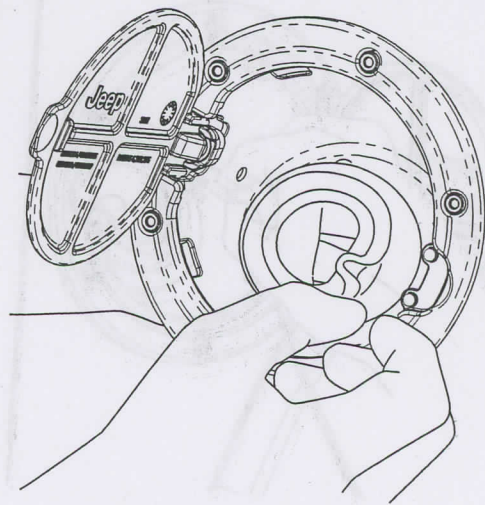

APPLICATION:
Jeep Wrangler (2007+)

Required Tools (not supplied in kit)

1

2

3

4

5

6

7