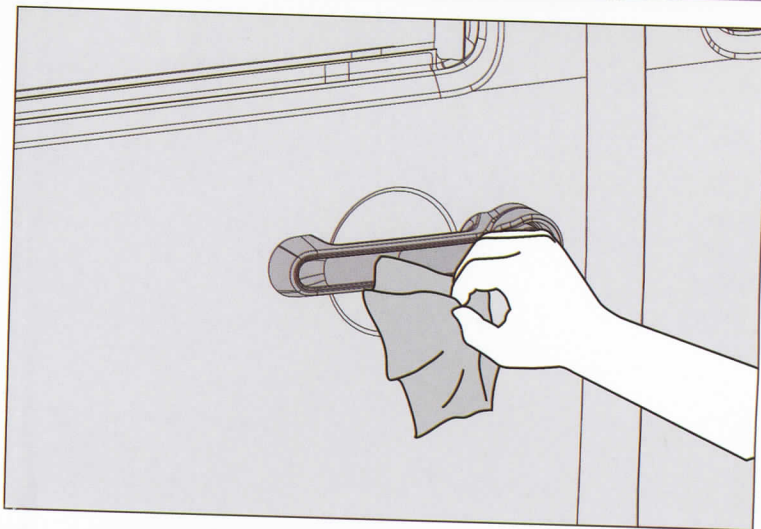

1. Clean door handle surface with isopropyl alcohol.
2. Apply adhesive promoter to door handle surface.

3. Peel tape backing off back of Door Handle Insert.
4. Place Door Handle Insert in recess of door handle. Press firmly and hold for 30 seconds to apply.