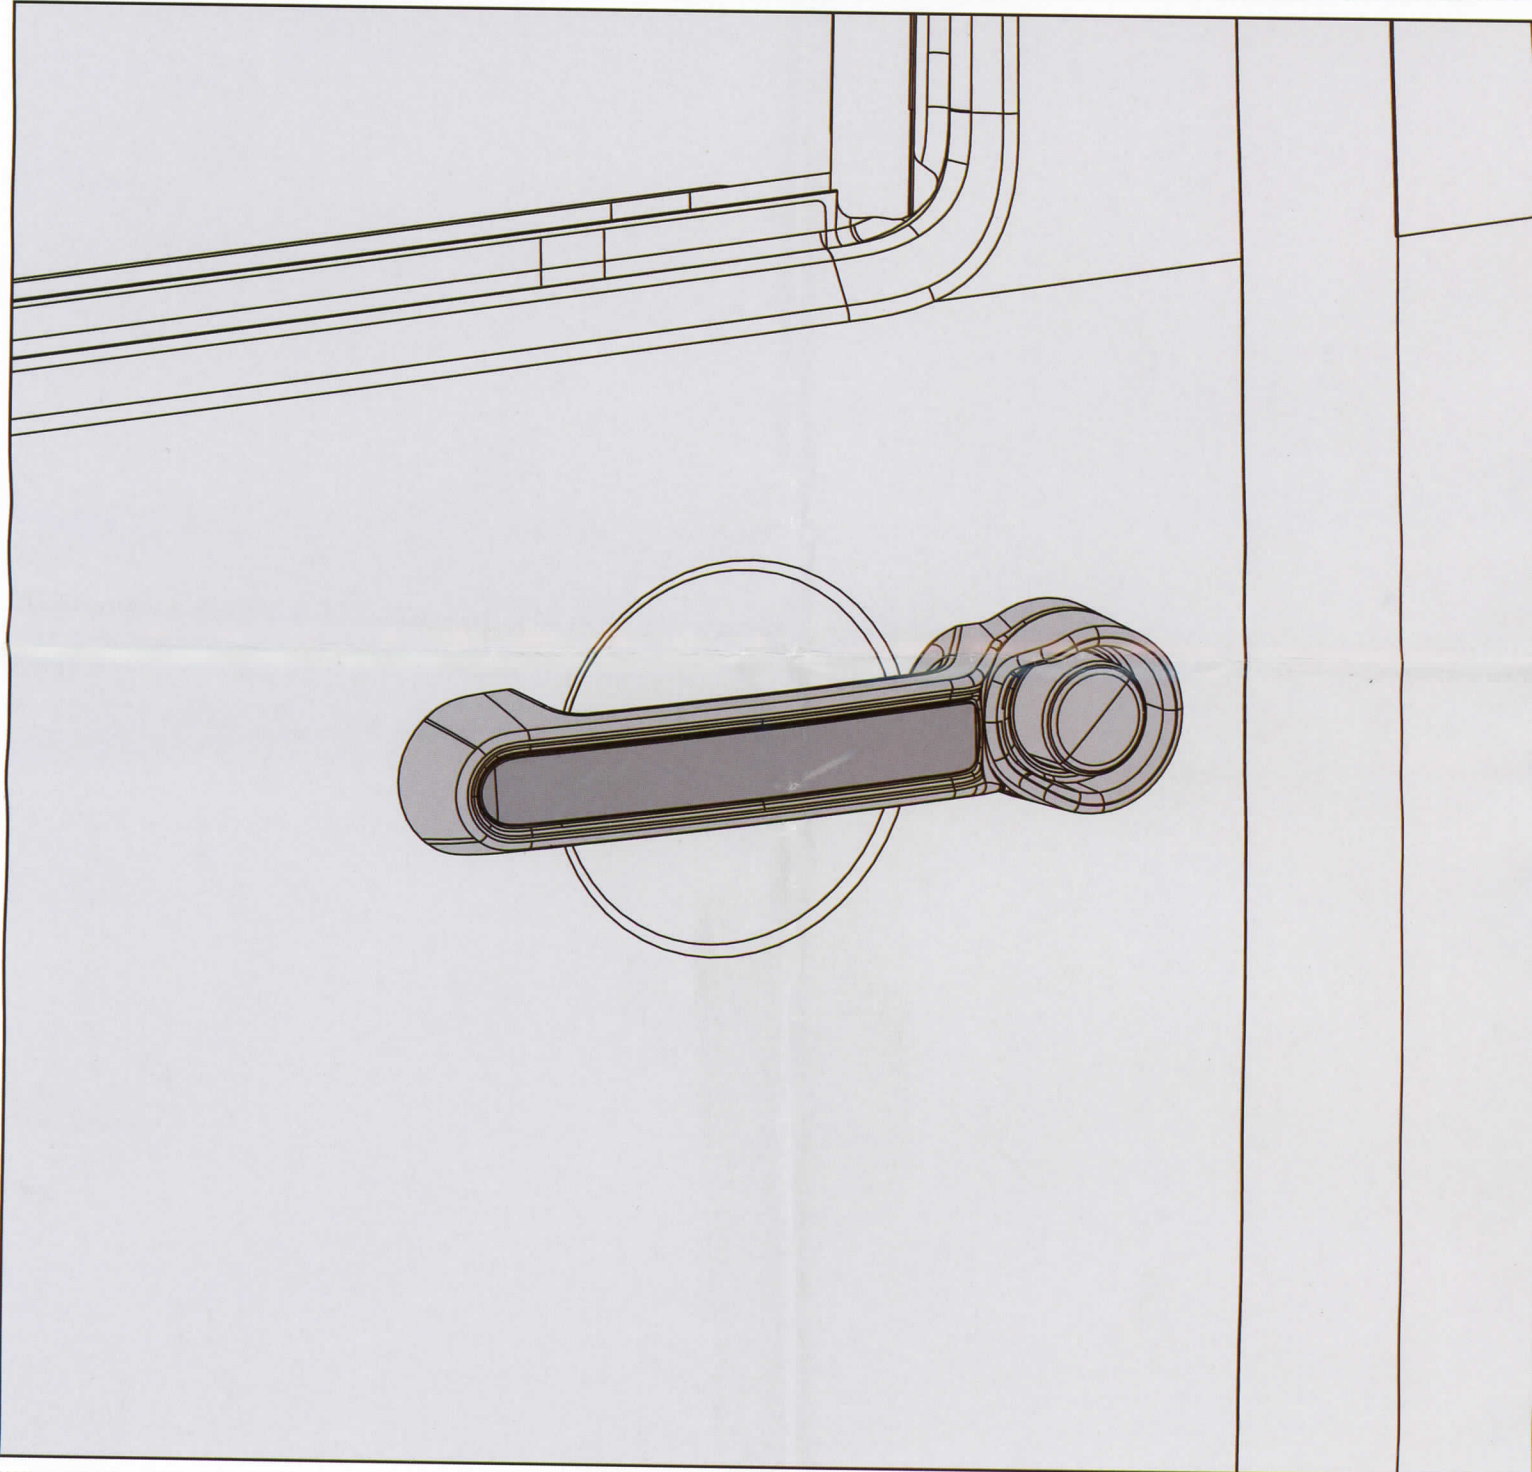

OMIX-ADA, Inc.

460 HORIZON DR. SUITE 100 | SUWANEE, GA 30024 | PHONE: 770-614-6101 | FAX: 770-614-6069 | info@omix-ada.com

Rugged Ridge Elite Door Handle Inserts

OMIX-ADA® TECHNICAL SUPPORT

PHONE: M-F 8am - 5pm EST 1-800-449-6649 | **EMAIL:** techsupport@omix-ada.com

FOR WARRANTY INFORMATION VISIT: www.Omix-Ada.com