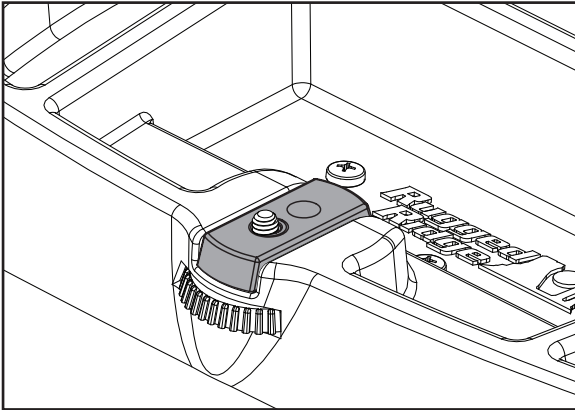

'97-'06 Wrangler Dash Multi-Mount System

1. Remove all items and clean vehicle dash recess.
2. Test fit Multi-Mount Tray in dash recess. Multi-Mount Tray will sit at rear-most wall of dash recess.

3. Remove backing of adhesive tape and place Multi-Mount tray into dash recess.

4. Install three Self-Tapping Screws through Multi-Mount Tray into dash recess in vehicle, beginning with front-most Self-Tapping Screw.

OMIX-ADA, Inc.

460 HORIZON DR. SUITE 400 | SUWANEE, GA 30024 | PHONE: 770-614-6101 | FAX: 770-614-6069 | info@omix-ada.com

'97-'06 Wrangler Dash Multi-Mount System

Four Configurations for Dash Multi-Mount System:

No Accessory

Phone/GPS Mount Only*

Camera/Tripod Mount Only

Phone and Camera Mount*

*Shown with Rugged Ridge Phone Mount (Part #13551.13)