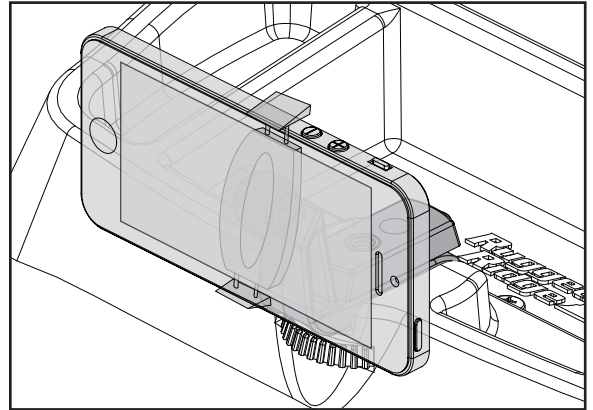

'97-'06 Wrangler Dash Multi-Mount System

1. Remove all items and clean vehicle dash recess.
2. Test fit Multi-Mount Tray in dash recess. Multi-Mount Tray will sit at rear-most wall of dash recess.

3. Remove backing of adhesive tape and place Multi-Mount tray into dash recess.

4. Install three Self-Tapping Screws through Multi-Mount Tray into dash recess in vehicle, beginning with front-most Self-Tapping Screw.

OMIX-ADA, Inc.

460 HORIZON DR. SUITE 400 | SUWANEE, GA 30024 | PHONE: 770-614-6101 | FAX: 770-614-6069 | info@omix-ada.com

'97-'06 Wrangler Dash Multi-Mount System

Four Configurations for Dash Multi-Mount System:

No Accessory

Phone/GPS Mount Only*

Camera/Tripod Mount Only

Phone and Camera Mount*

*Shown with Rugged Ridge Phone Mount (Part #13551.13)