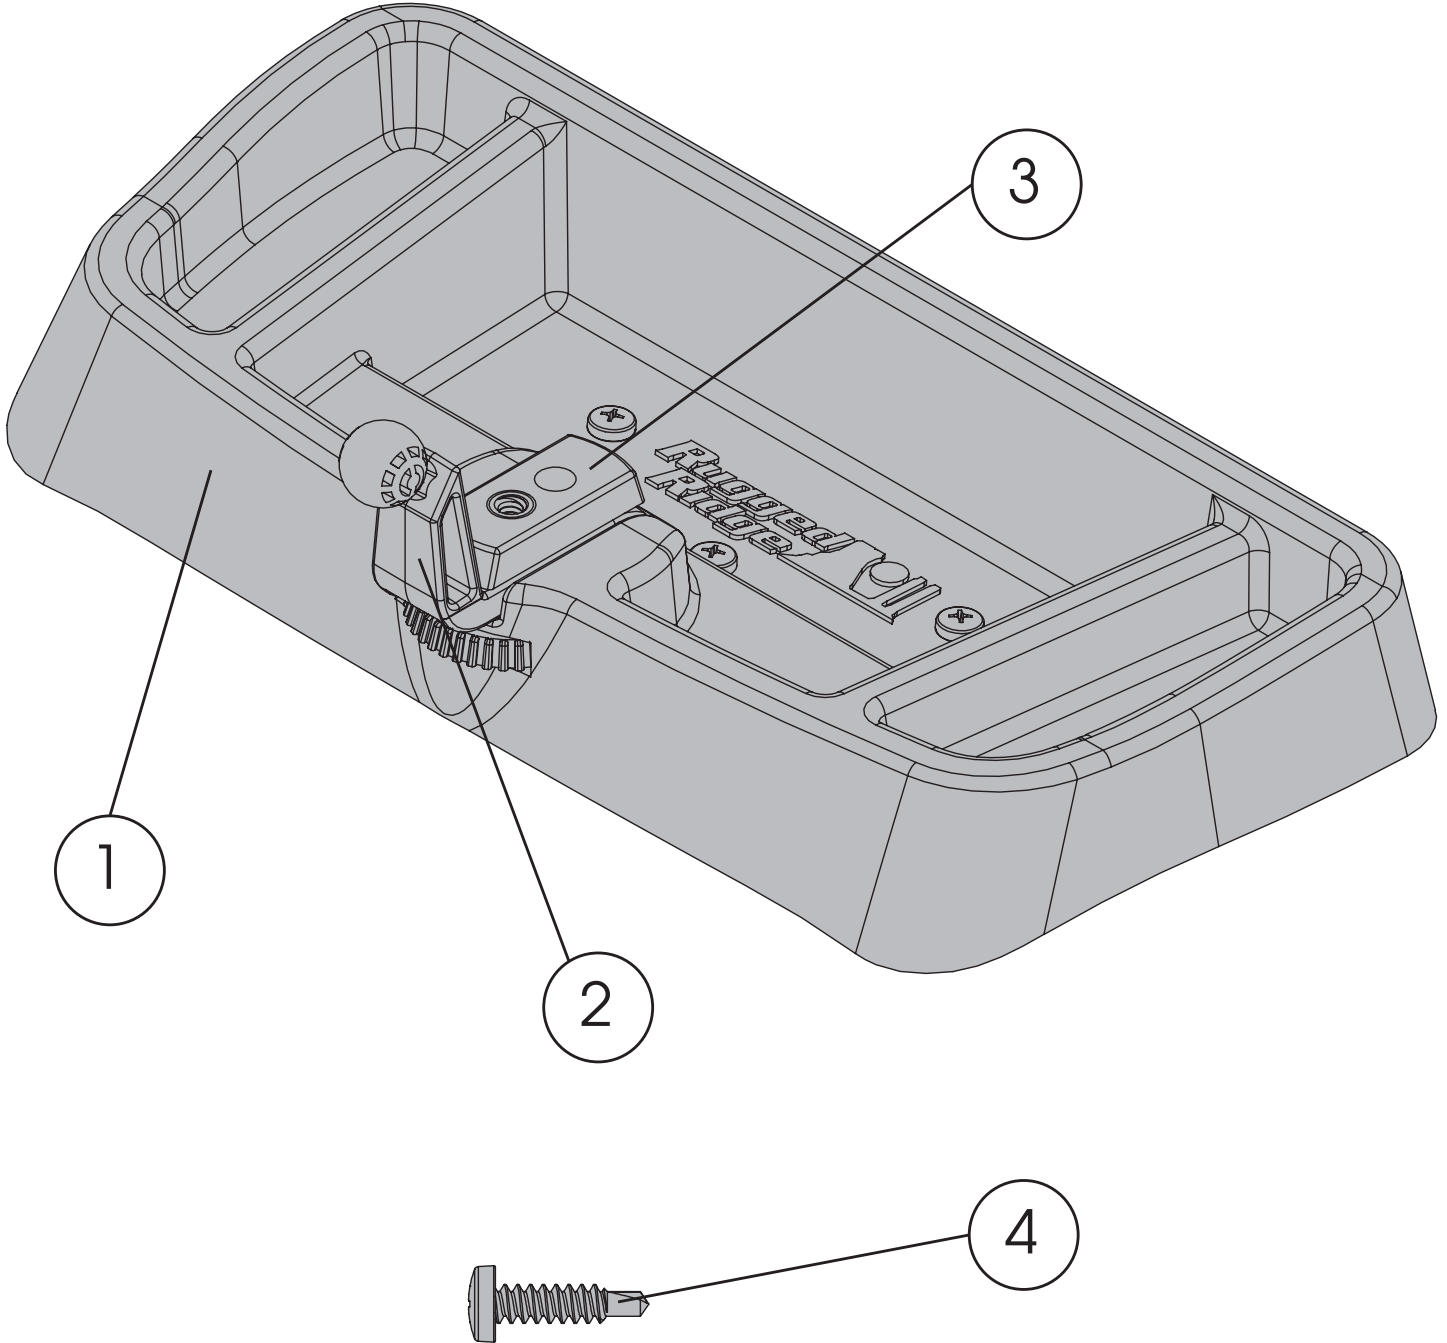

OMIX-ADA, Inc.

460 HORIZON DR. SUITE 400 | SUWANEE, GA 30024 | PHONE: 770-614-6101 | FAX: 770-614-6069 | info@omix-ada.com

Part 13551.18

'97-'06 Wrangler Dash Multi-Mount System

Components

- 1. Multi-Mount Tray (1)
- 2. Universal Ball Mount (1)
- 3. Cap Piece (1)
- 4. Self-Tapping Screw (3)

'97-'06 Wrangler Dash Multi-Mount System

1. Remove all items and clean vehicle dash recess.
2. Test fit Multi-Mount Tray in dash recess. Multi-Mount Tray will sit at rear-most wall of dash recess.

3. Remove backing of adhesive tape and place Multi-Mount tray into dash recess.

4. Install three Self-Tapping Screws through Multi-Mount Tray into dash recess in vehicle, beginning with front-most Self-Tapping Screw.

OMIX-ADA, Inc.

460 HORIZON DR. SUITE 400 | SUWANEE, GA 30024 | PHONE: 770-614-6101 | FAX: 770-614-6069 | info@omix-ada.com