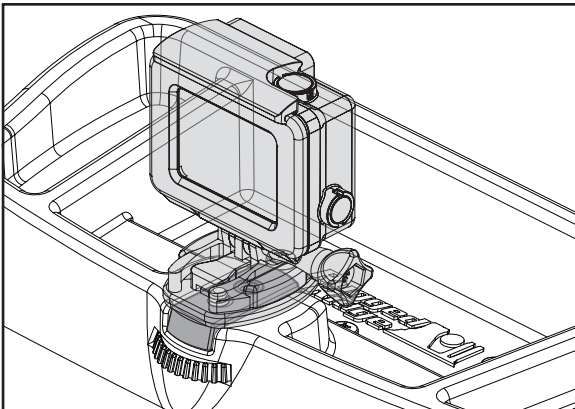

'97-'06 Wrangler Dash Multi-Mount System

Four Configurations for Dash Multi-Mount System:

No Accessory

Phone/GPS Mount Only*

Camera/Tripod Mount Only

Phone and Camera Mount*

*Shown with Rugged Ridge Phone Mount (Part #13551.13)