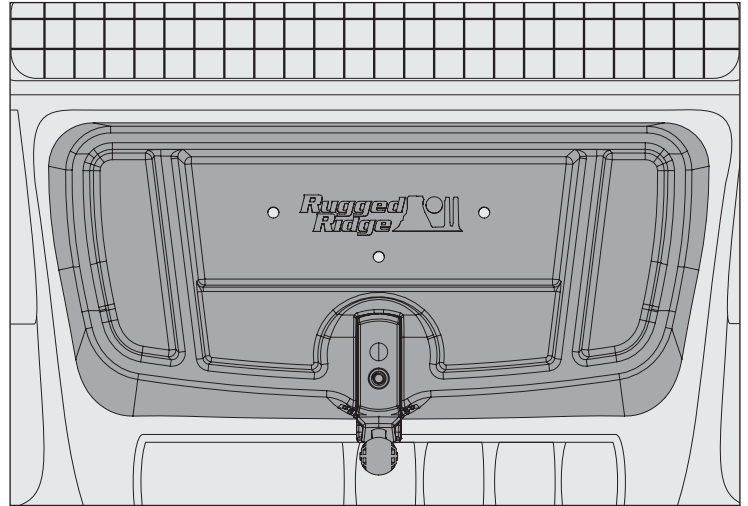

'97-'06 Wrangler Dash Multi-Mount System

1. Remove all items and clean vehicle dash recess.
2. Test fit Multi-Mount Tray in dash recess. Multi-Mount Tray will sit at rear-most wall of dash recess.

3. Remove backing of adhesive tape and place Multi-Mount tray into dash recess.

4. Install three Self-Tapping Screws through Multi-Mount Tray into dash recess in vehicle, beginning with front-most Self-Tapping Screw.

OMIX-ADA, Inc.

460 HORIZON DR. SUITE 400 | SUWANEE, GA 30024 | PHONE: 770-614-6101 | FAX: 770-614-6069 | info@omix-ada.com