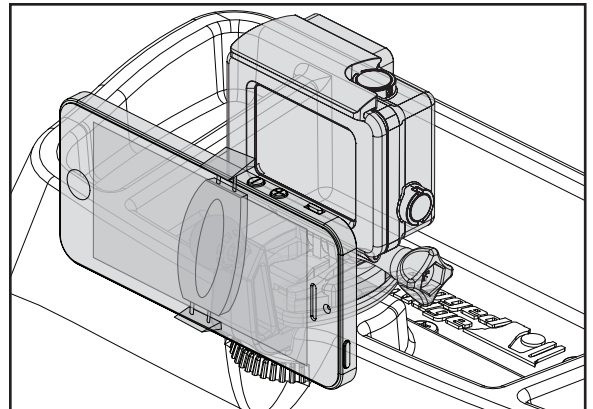

'97-'06 Wrangler Dash Multi-Mount System

Four Configurations for Dash Multi-Mount System:

No Accessory

Phone/GPS Mount Only*

Camera/Tripod Mount Only

Phone and Camera Mount*

*Shown with Rugged Ridge Phone Mount (Part #13551.13)