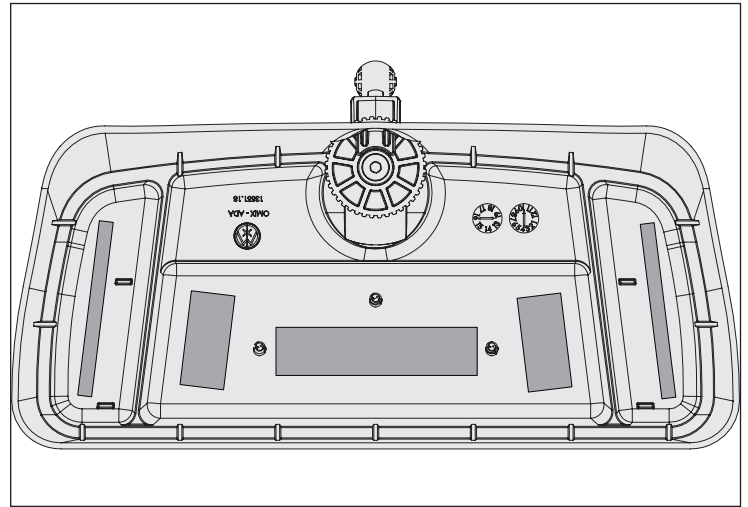

'97-'06 Wrangler Dash Multi-Mount System

1. Remove all items and clean vehicle dash recess.
2. Test fit Multi-Mount Tray in dash recess. Multi-Mount Tray will sit at rear-most wall of dash recess.

3. Remove backing of adhesive tape and place Multi-Mount tray into dash recess.

4. Install three Self-Tapping Screws through Multi-Mount Tray into dash recess in vehicle, beginning with front-most Self-Tapping Screw.

OMIX-ADA, Inc.

460 HORIZON DR. SUITE 400 | SUWANEE, GA 30024 | PHONE: 770-614-6101 | FAX: 770-614-6069 | info@omix-ada.com