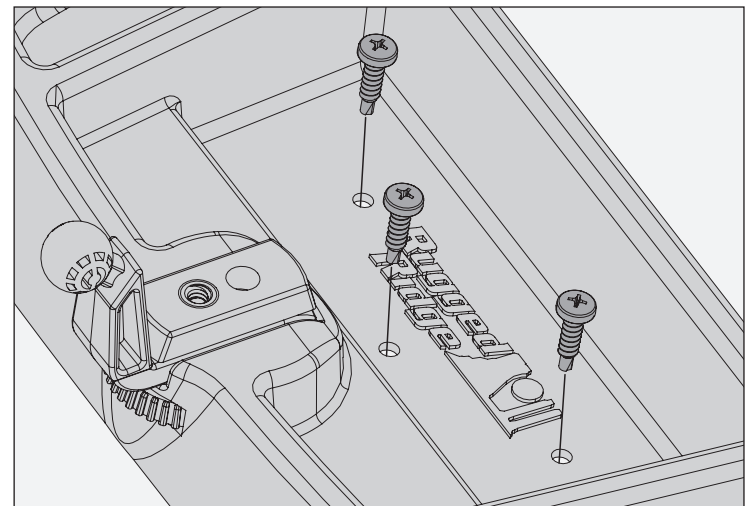

'97-'06 Wrangler Dash Multi-Mount System

1. Remove all items and clean vehicle dash recess.
2. Test fit Multi-Mount Tray in dash recess. Multi-Mount Tray will sit at rear-most wall of dash recess.

3. Remove backing of adhesive tape and place Multi-Mount tray into dash recess.

4. Install three Self-Tapping Screws through Multi-Mount Tray into dash recess in vehicle, beginning with front-most Self-Tapping Screw.

OMIX-ADA, Inc.

460 HORIZON DR. SUITE 400 | SUWANEE, GA 30024 | PHONE: 770-614-6101 | FAX: 770-614-6069 | info@omix-ada.com