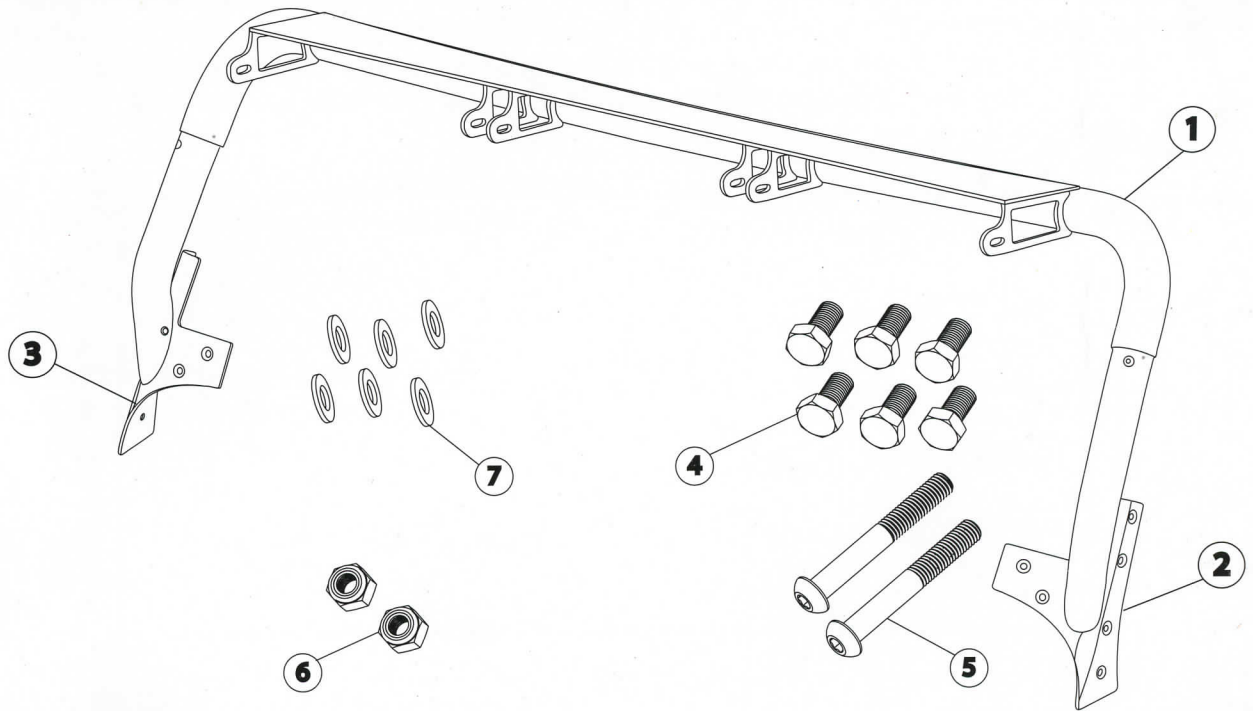

JK Windshield LED Light Bar

NOTICE

LED lights not included.
This JK lightbar is compatible with many 13.5 inch LED designs, however, we recommend using Rugged Ridge® LED SKU: 15209.11 for best results

Components

(Qty)

- 1. Crossbar (1)
- 2. LH Bracket (1)
- 3. RH Bracket (1)

Hardware

(Qty)

- 4. M8 Hex Head Bolt (6)
- 5. M8 Button Head Bolt (2)
- 6. M8 Lock Nut (2)
- 7. M8 Washer (6)