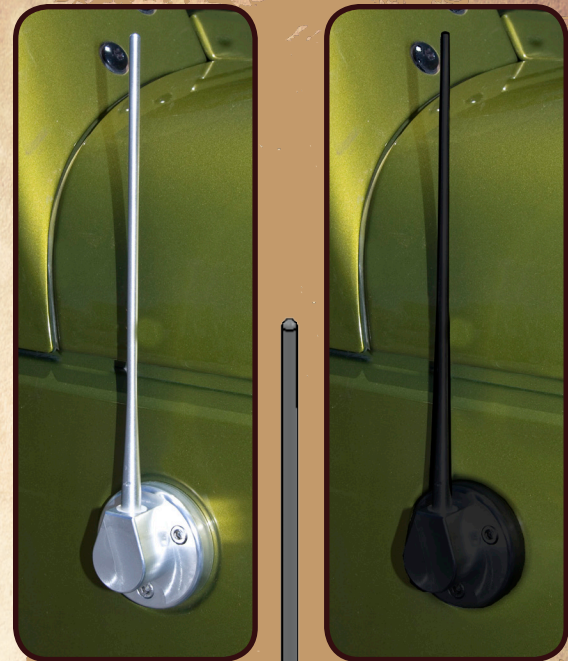

JP-190002-BL

JP-190002-BK