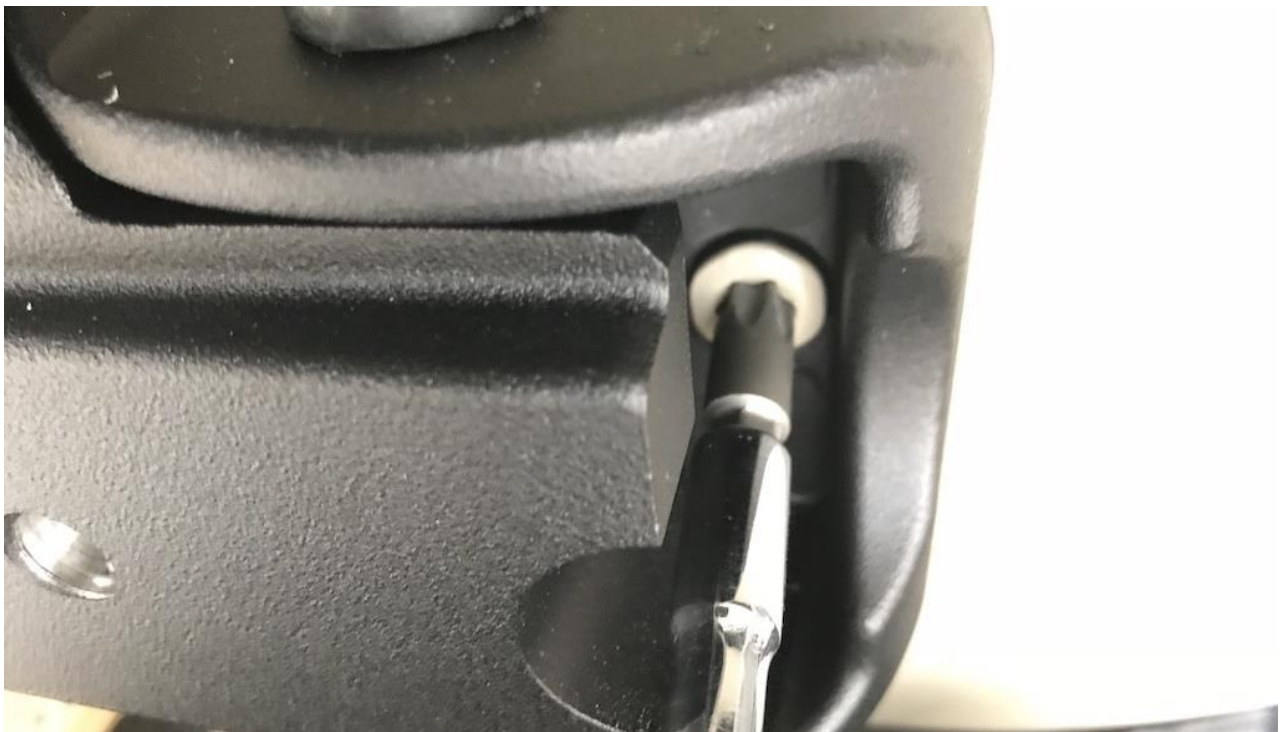

Figure D

5. Unplug the light connector (Figure E).

Figure E

6. Remove the eight bolts holding the tire mount in place using a 13mm socket wrench (Figure F).

Figure F

7. Place a spacer or wood block under the tailgate to maintain alignment and support (Figure G).

Figure G

8. Remove the four tailgate hinge bolts using a 13mm socket wrench and the six body bolts using a T50 torx driver (provided) (Figure H).

Figure H

9. Move the TeraFlex HD aluminum tire carrier into place and thread the two T50 body bolts into place using a T50 torx driver (provided) (Figure I).